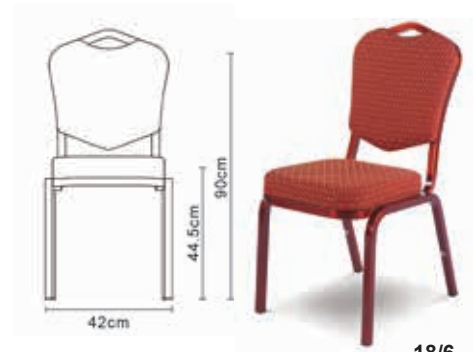

Upholstery can be chosen from a wide range of Burgess fabrics or specified by the customer

Ten models to choose from

Waterfall shaped seat cushion

Square extrusion in light-weight aluminium. A wide variety of finishes is available

Clear stack buttons

The glides are moulded black plastic

18/6
Depth 59cm
Weight 4.9kg

18/7
Depth 58cm
Weight 4.6kg

18/8
Depth 59cm
Weight 4.9kg

18/9
Depth 58cm
Weight 4.6kg

18/10
Depth 58cm
Weight 4.9kg

Option - Involute extrusion