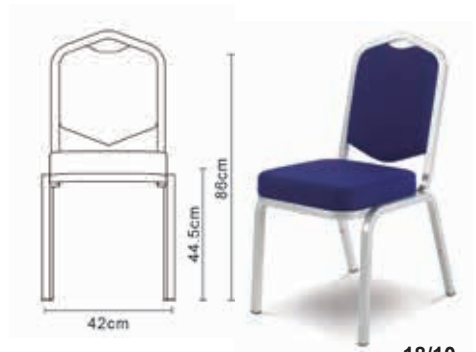

Depth 58cm
Weight 4.6kg

18/5

Depth 58cm
Weight 5kg

“Turini is a true timeless classic”

The ‘Original’ Turini has stood the test of time, its classic styling comes with a waterfall shaped seat and at 42cm wide, it is designed to maximise space.

Options include involute tubular frame and a wider 45cm seat.

Accessories such as linking systems, numbering systems, writing tablets, spacer tablets and chair trolleys are available (please see our website for further details).

Clear stack buttons

The glides are moulded black plastic

18/6
Depth 59cm
Weight 4.9kg

18/7
Depth 58cm
Weight 4.6kg

18/8
Depth 59cm
Weight 4.9kg

18/9
Depth 58cm
Weight 4.6kg

18/10
Depth 58cm
Weight 4.9kg

Option - Involute extrusion