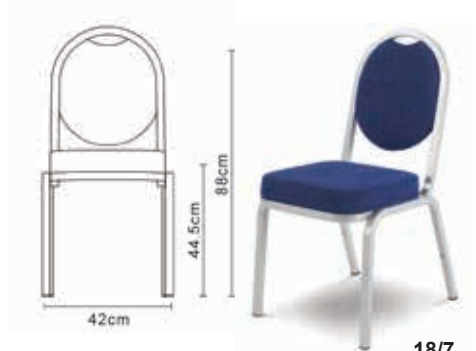

Depth 58cm
Weight 4.6kg

18/5

Depth 58cm
Weight 5kg

“Turini is a true timeless classic”

The ‘Original’ Turini has stood the test of time, its classic styling comes with a waterfall shaped seat and at 42cm wide, it is designed to maximise space.

Options include involute tubular frame and a wider 45cm seat.

Accessories such as linking systems, numbering systems, writing tablets, spacer tablets and chair trolleys are available (please see our website for further details).

Upholstery can be chosen from a wide range of Burgess fabrics or specified by the customer

Ten models to choose from

Waterfall shaped seat cushion

Square extrusion in light-weight aluminium. A wide variety of finishes is available

Clear stack buttons

The glides are moulded black plastic

18/6
Depth 59cm
Weight 4.9kg

18/7
Depth 58cm
Weight 4.6kg

18/8
Depth 59cm
Weight 4.9kg

18/9
Depth 58cm
Weight 4.6kg

18/10
Depth 58cm
Weight 4.9kg

Option - Involute extrusion