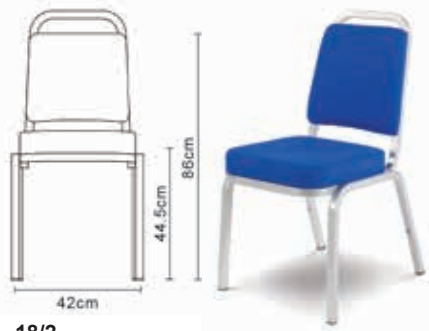

Turini

18/1

Depth 58cm
Weight 4.8kg

18/2

Depth 58cm
Weight 4.6kg

18/3

Depth 58cm
Weight 4.7kg

18/4

Depth 58cm
Weight 4.6kg

18/5

Depth 58cm
Weight 5kg

“Turini is a true timeless classic”

The ‘Original’ Turini has stood the test of time, its classic styling comes with a waterfall shaped seat and at 42cm wide, it is designed to maximise space.

Options include involute tubular frame and a wider 45cm seat.

Accessories such as linking systems, numbering systems, writing tablets, spacer tablets and chair trolleys are available (please see our website for further details).

Arms available on all models. Add 15cm to width. Weight increases by 0.7kg
Just add A to the model number i.e. 18/8A

Option - Retractable linking with optional numbering. Alternatively standard linking can be fitted (see Siena leaflet for details)
Must be specified at time of order