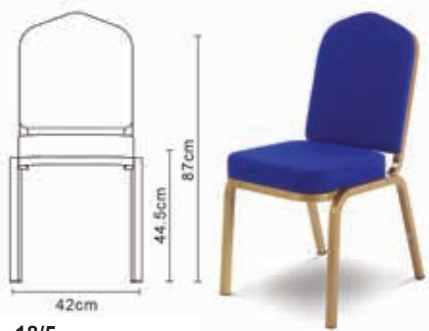

Turini

18/1

Depth 58cm
Weight 4.8kg

18/2

Depth 58cm
Weight 4.6kg

18/3

Depth 58cm
Weight 4.7kg

18/4

Depth 58cm
Weight 4.6kg

18/5

Depth 58cm
Weight 5kg

“Turini is a true timeless classic”

The ‘Original’ Turini has stood the test of time, its classic styling comes with a waterfall shaped seat and at 42cm wide, it is designed to maximise space.

Options include involute tubular frame and a wider 45cm seat.

Accessories such as linking systems, numbering systems, writing tablets, spacer tablets and chair trolleys are available (please see our website for further details).

Arms available on all models. Add 15cm to width. Weight increases by 0.7kg
Just add A to the model number i.e. 18/8A

Option - Retractable linking with optional numbering. Alternatively standard linking can be fitted (see Siena leaflet for details)
Must be specified at time of order