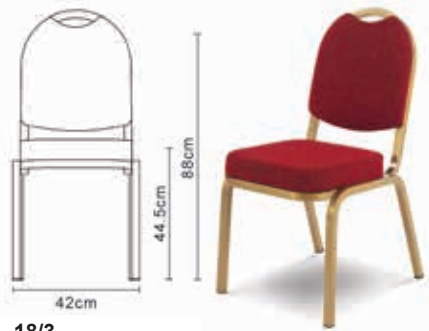

Turini

18/1

Depth 58cm
Weight 4.8kg

18/2

Depth 58cm
Weight 4.6kg

18/3

Depth 58cm
Weight 4.7kg

18/4

Depth 58cm
Weight 4.6kg

18/5

Depth 58cm
Weight 5kg

“Turini is a true timeless classic”

The ‘Original’ Turini has stood the test of time, its classic styling comes with a waterfall shaped seat and at 42cm wide, it is designed to maximise space.

Options include involute tubular frame and a wider 45cm seat.

Accessories such as linking systems, numbering systems, writing tablets, spacer tablets and chair trolleys are available (please see our website for further details).

Arms available on all models. Add 15cm to width. Weight increases by 0.7kg
Just add A to the model number i.e. 18/8A

Option - Retractable linking with optional numbering. Alternatively standard linking can be fitted (see Siena leaflet for details)
Must be specified at time of order