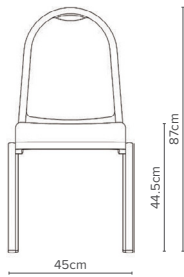

— 60/1
Depth 57cm
Weight 5.2kg
Stacks up to 10 high

— 60/4
Depth 57cm
Weight 5.2kg
Stacks up to 10 high

— 60/2
Depth 57cm
Weight 5kg
Stacks up to 10 high

— 60/5
Depth 57cm
Weight 5.5kg
Stacks up to 10 high

— 60/3
Depth 57cm
Weight 4.9kg
Stacks up to 10 high

— 60/6
Depth 57cm
Weight 5.4kg
Stacks up to 10 high

— Key Features

- ✦ Handhold
- ✦ Generous Allday™ Comfort Plus contoured seat
- ✦ Unique convex aluminium tube
- ✦ Clear plastic feet
- ✦ Discreet stack buttons
- ✦ Frame stacking