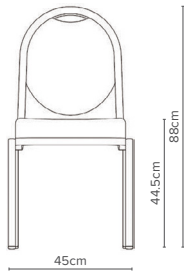

— 60/1
Depth 57cm
Weight 5.2kg
Stacks up to 10 high

— 60/4
Depth 57cm
Weight 5.2kg
Stacks up to 10 high

— 60/2
Depth 57cm
Weight 5kg
Stacks up to 10 high

— 60/5
Depth 57cm
Weight 5.5kg
Stacks up to 10 high

— 60/3
Depth 57cm
Weight 4.9kg
Stacks up to 10 high

— 60/6
Depth 57cm
Weight 5.4kg
Stacks up to 10 high

— Key Features

- ✦ Handhold
- ✦ Generous Allday™ Comfort Plus contoured seat
- ✦ Unique convex aluminium tube
- ✦ Clear plastic feet
- ✦ Discreet stack buttons
- ✦ Frame stacking