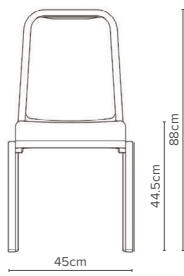

— 60/1
Depth 57cm
Weight 5.2kg
Stacks up to 10 high

— 60/4
Depth 57cm
Weight 5.2kg
Stacks up to 10 high

— 60/2
Depth 57cm
Weight 5kg
Stacks up to 10 high

— 60/5
Depth 57cm
Weight 5.5kg
Stacks up to 10 high

— 60/3
Depth 57cm
Weight 4.9kg
Stacks up to 10 high

— 60/6
Depth 57cm
Weight 5.4kg
Stacks up to 10 high

— Key Features

- ✦ Handhold
- ✦ Generous Allday™ Comfort Plus contoured seat
- ✦ Unique convex aluminium tube
- ✦ Clear plastic feet
- ✦ Discreet stack buttons
- ✦ Frame stacking