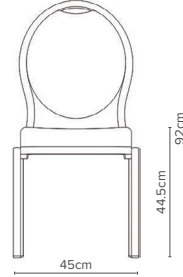

— 60/1
Depth 57cm
Weight 5.2kg
Stacks up to 10 high

— 60/4
Depth 57cm
Weight 5.2kg
Stacks up to 10 high

— 60/2
Depth 57cm
Weight 5kg
Stacks up to 10 high

— 60/5
Depth 57cm
Weight 5.5kg
Stacks up to 10 high

— 60/3
Depth 57cm
Weight 4.9kg
Stacks up to 10 high

— 60/6
Depth 57cm
Weight 5.4kg
Stacks up to 10 high

— Key Features

- ✦ Handhold
- ✦ Generous Allday™ Comfort Plus contoured seat
- ✦ Unique convex aluminium tube
- ✦ Clear plastic feet
- ✦ Discreet stack buttons
- ✦ Frame stacking