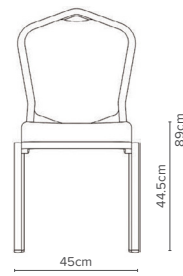

— 60/1
Depth 57cm
Weight 5.2kg
Stacks up to 10 high

— 60/4
Depth 57cm
Weight 5.2kg
Stacks up to 10 high

— 60/2
Depth 57cm
Weight 5kg
Stacks up to 10 high

— 60/5
Depth 57cm
Weight 5.5kg
Stacks up to 10 high

— 60/3
Depth 57cm
Weight 4.9kg
Stacks up to 10 high

— 60/6
Depth 57cm
Weight 5.4kg
Stacks up to 10 high

— Key Features

- ✦ Handhold
- ✦ Generous Allday™ Comfort Plus contoured seat
- ✦ Unique convex aluminium tube
- ✦ Clear plastic feet
- ✦ Discreet stack buttons
- ✦ Frame stacking