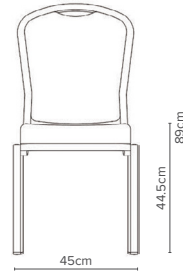

— 60/1
Depth 57cm
Weight 5.2kg
Stacks up to 10 high

— 60/4
Depth 57cm
Weight 5.2kg
Stacks up to 10 high

— 60/2
Depth 57cm
Weight 5kg
Stacks up to 10 high

— 60/5
Depth 57cm
Weight 5.5kg
Stacks up to 10 high

— 60/3
Depth 57cm
Weight 4.9kg
Stacks up to 10 high

— 60/6
Depth 57cm
Weight 5.4kg
Stacks up to 10 high

— Key Features

- ✦ Handhold
- ✦ Generous Allday™ Comfort Plus contoured seat
- ✦ Unique convex aluminium tube
- ✦ Clear plastic feet
- ✦ Discreet stack buttons
- ✦ Frame stacking